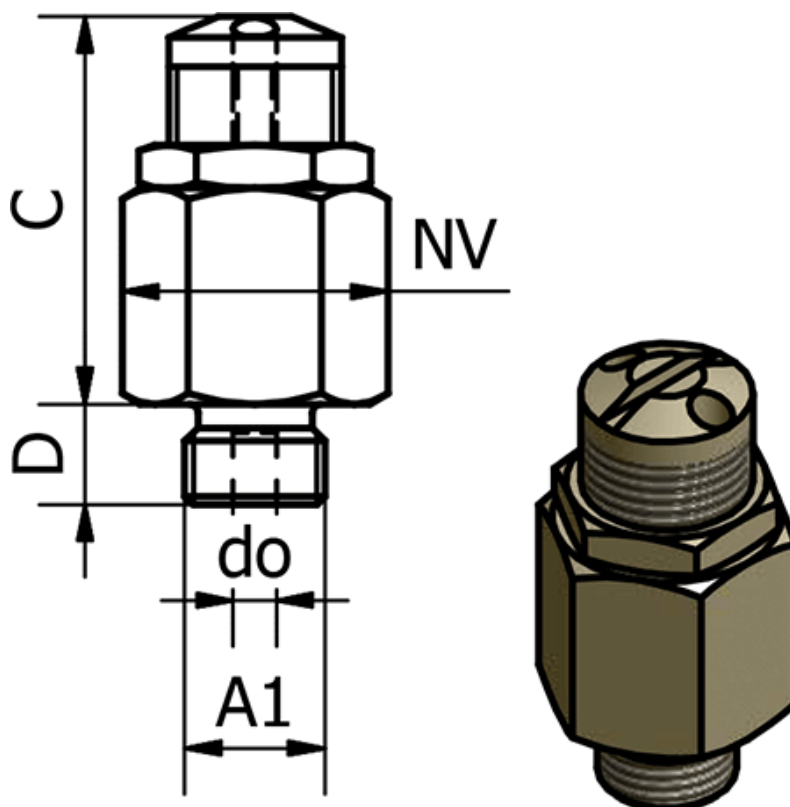

Data Sheet

Article number: 58621812

Description: Mini safety valve 218.12, - G 1/8"

Measures

C	= 27
D	= 7
do	= 3
NV	= 16
Set pressure	= 3 - 7 bar
Thread A1	= G 1/8"